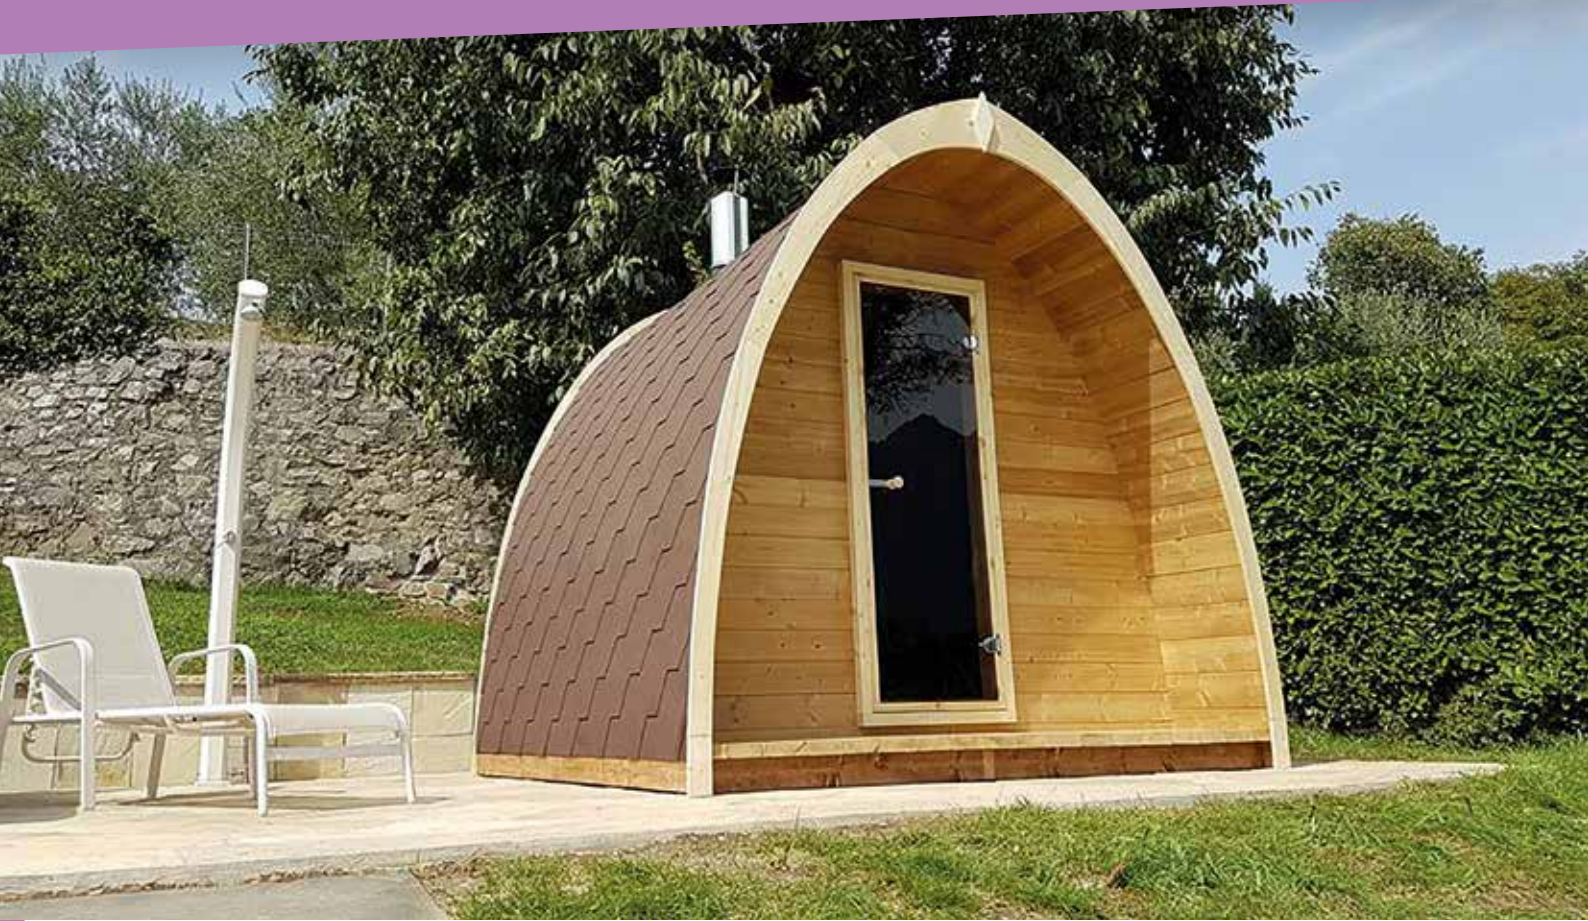

SAUNA POD 300

300 x 240 cm

232 cm

42 mm

67 x 30 cm

180 x 59 cm

900 kg

300 x 120 x 120 cm