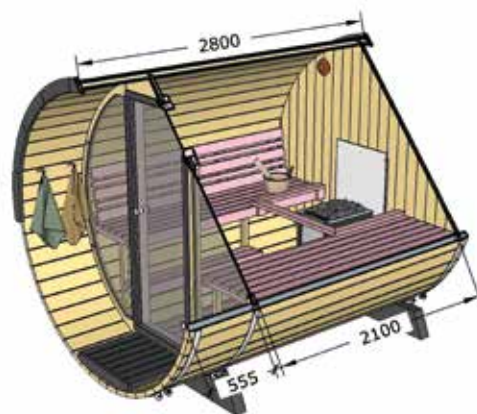

SAUNA 280 DELUXE

280 cm

235 cm

28 mm

42 mm

Front wall glass element

Front wall glass element

800 kg

280 x 120 x 120 cm