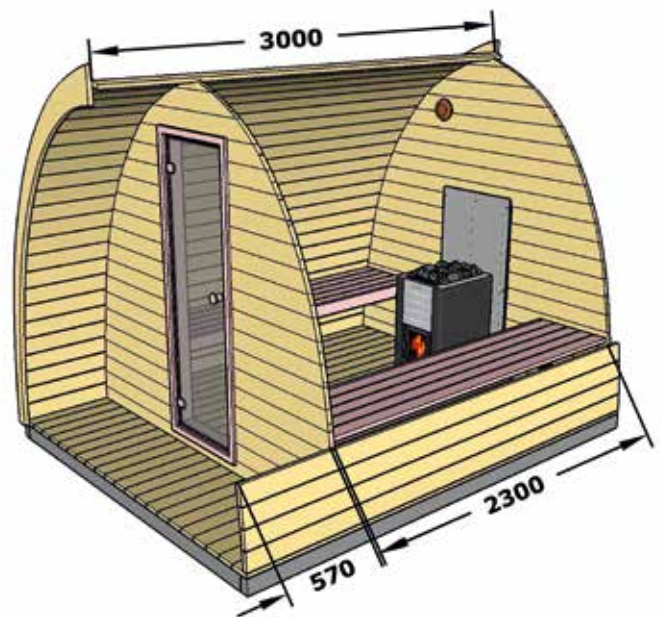

SAUNA POD 300

300 x 240 cm

232 cm

42 mm

67 x 30 cm

180 x 59 cm

900 kg

300 x 120 x 120 cm