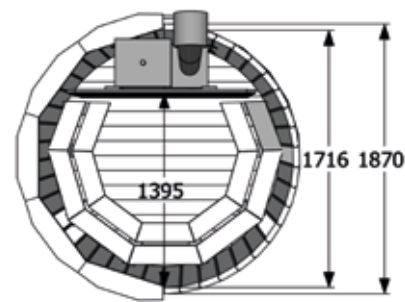

WOODEN TUB internal

DETAILS

Spruce / Thermowood

160, 180, 200 cm

105 cm

42 mm

ca 250 kg

200 x 80 x 80 cm