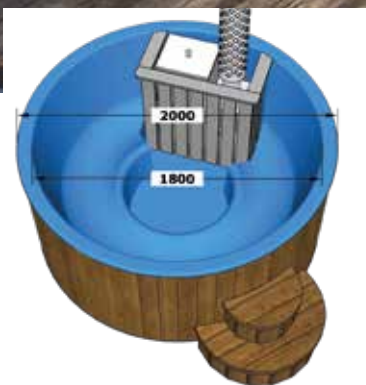

HOT TUB DELUXE CUBE

DETAILS

Thermowood

189 cm

110 cm

18 mm

NEW
PRODUCT

FIBERGLASS TUB internal