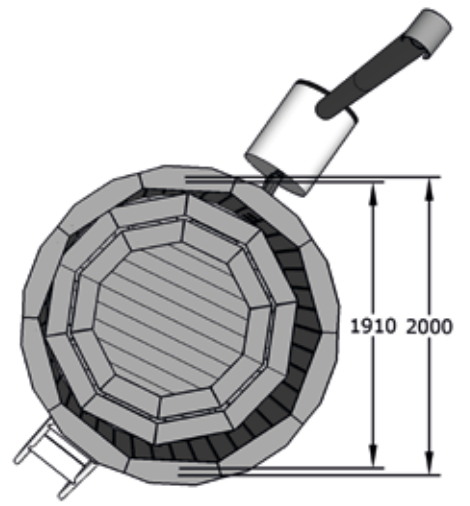

WOODEN TUB external

Spruce / Thermowood

160, 180, 200 cm

105 cm

42 mm

ca 250 kg

200 x 80 x 80 cm

DETAILS