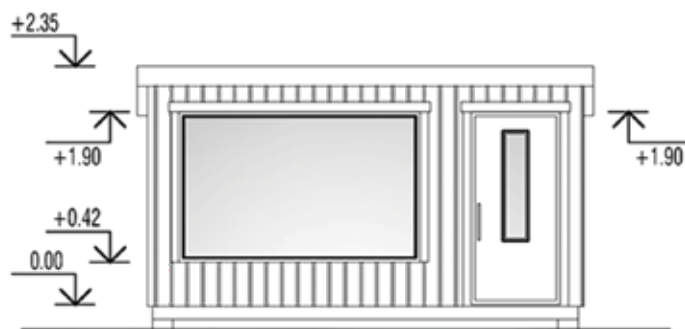

90 x 190 cm

230 x 148 cm -
tempered glass

DETAILS

ONLY FACTORY
ASSEMBLED & INSULATED

NEW
PRODUCT

MODULAR SAUNA KALLE "XL"

DETAILS

- 
 600 x 225 cm
- 
 10,7 m²
- 
 220 cm
- 
 250 cm
- 
 180 mm
- 
 90 x 190 cm
- 
 230 x 148 cm -
 tempered glass /
 55 x 148 cm