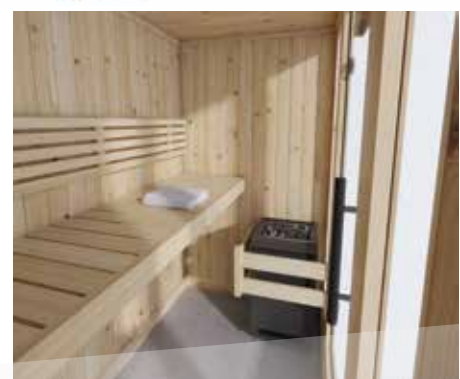

Saunabenches from knotless ASPEN- including backrests.

Heater guard

Wall thickness 34mm- Spruce (34x96)

Roof thickness 34mm - Spruce (34x96)

NOT including Floor

- Optional floor grids in Aspen

Package size:
200x100x75 cm