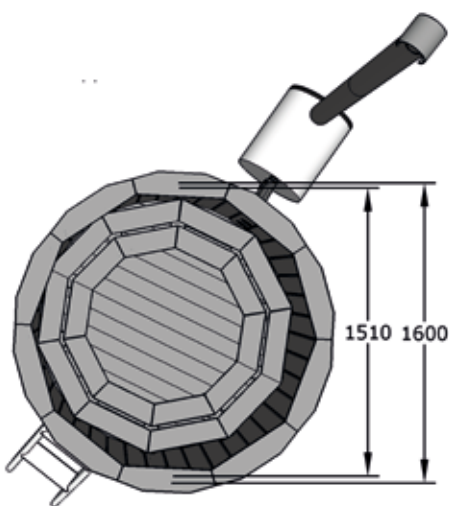

WOODEN TUB external

Spruce / Thermowood

160, 180, 200 cm

105 cm

42 mm

ca 250 kg

200 x 80 x 80 cm

DETAILS