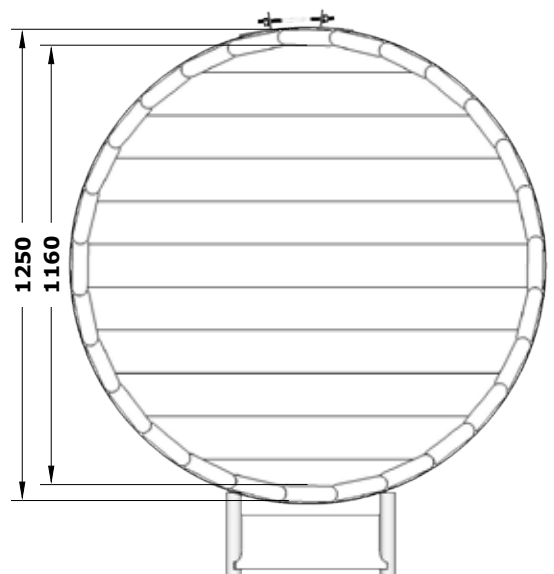

100 cm

42 mm

GARDEN ADDITIONS

Picnic table

Available sizes:
150 cm (Thickness 29 mm – impregnated)
178 cm (Thickness 41 mm – impregnated)

Hexagonal Sandpit

137 x 119 x 24 cm
(Thickness 15 mm)

Sandpit