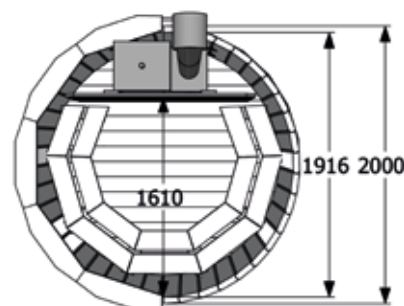

WOODEN TUB internal

DETAILS

Spruce / Thermowood

160, 180, 200 cm

105 cm

42 mm

ca 250 kg

200 x 80 x 80 cm