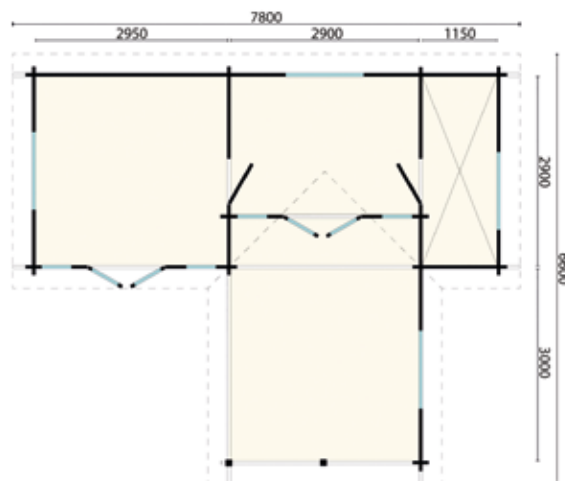

283 cm

-

-

450 x 115 x 60 cm

MILA

40 mm

380 x 320 cm

10,80 m²

FLAT 330								
	40 mm	330 x 330 cm	10,8 m ²	224 cm	230 cm	-	-	450 x 115 x 55 cm

FLAT 280 floor plan

FLAT 330 floor plan

PAVILLION ALFRED

28 mm

422 x 298 cm

11,5 m²

218 cm

150 x 197 cm

2 x DG 71 x 142 cm

450 x 115 x 75 cm

DETAILS

CASSANDRA

DETAILS

28 mm

437 x 299 cm

247 cm

351 cm

2 x 120 x 202 cm
2 x 70 x 202 cm

4 x 40 x 147 cm
2 x 120 x 60 cm
2 x 120 x 147 cm

TBC

IF YOU
CAN'T FIND
IT, LET'S
DESIGN IT!

BESPOKE CABINS

Additionally to our standard models and stock items, we supply bespoke design log cabins to clients specifications. With the experienced team of designers and draftsmen we are able to draw and manufacture cabins to fit clients gardens and also residential quality cabins to actually live in.