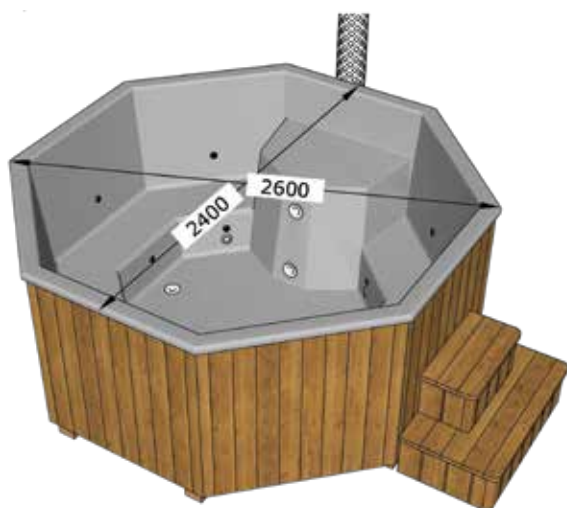

ca 360 kg

240 x 120 x 240 cm

DELUX 240 "XL MULLIKING"

Thermowood

240 cm

109 cm

18 mm

DETAILS

HOT TUB DELUXE CUBE

DETAILS

Thermowood

189 cm

110 cm

18 mm

NEW
PRODUCT

FIBERGLASS TUB internal