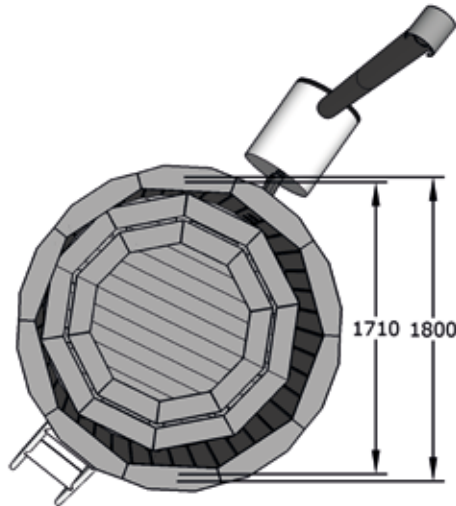

WOODEN TUB external

Spruce / Thermowood

160, 180, 200 cm

105 cm

42 mm

ca 250 kg

200 x 80 x 80 cm

DETAILS