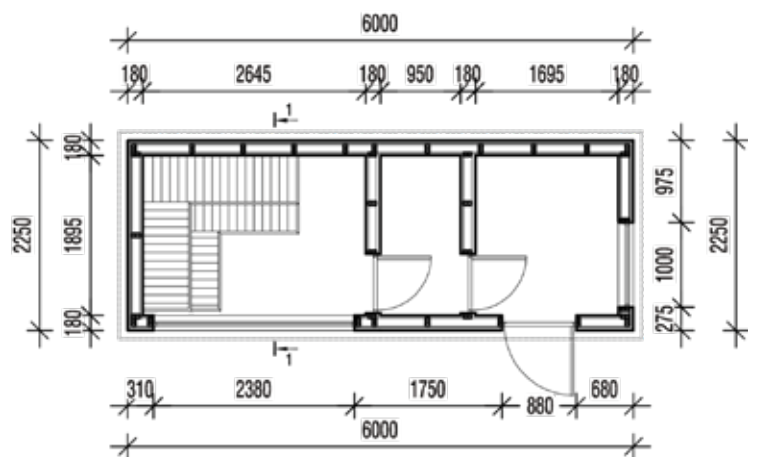

90 x 190 cm

230 x 148 cm -
tempered glass

DETAILS

ONLY FACTORY
ASSEMBLED & INSULATED

NEW
PRODUCT

MODULAR SAUNA KALLE "XL"

DETAILS

- 
 600 x 225 cm
- 
 10,7 m²
- 
 220 cm
- 
 250 cm
- 
 180 mm
- 
 90 x 190 cm
- 
 230 x 148 cm -
 tempered glass /
 55 x 148 cm