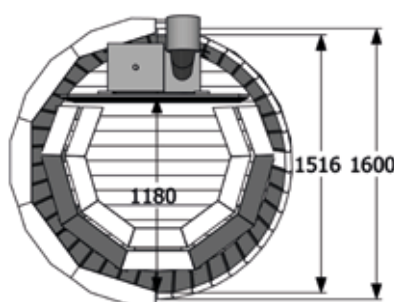

WOODEN TUB internal

DETAILS

Spruce / Thermowood

160, 180, 200 cm

105 cm

42 mm

ca 250 kg

200 x 80 x 80 cm