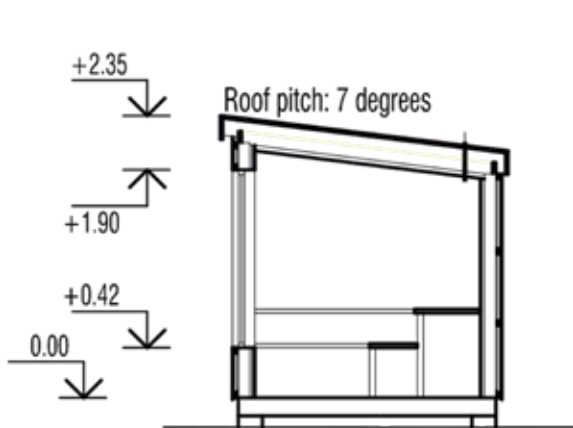

90 x 190 cm

230 x 148 cm -
tempered glass

DETAILS

ONLY FACTORY
ASSEMBLED & INSULATED

NEW
PRODUCT

MODULAR SAUNA KALLE "XL"

DETAILS

- 
 600 x 225 cm
- 
 10,7 m²
- 
 220 cm
- 
 250 cm
- 
 180 mm
- 
 90 x 190 cm
- 
 230 x 148 cm -
 tempered glass /
 55 x 148 cm